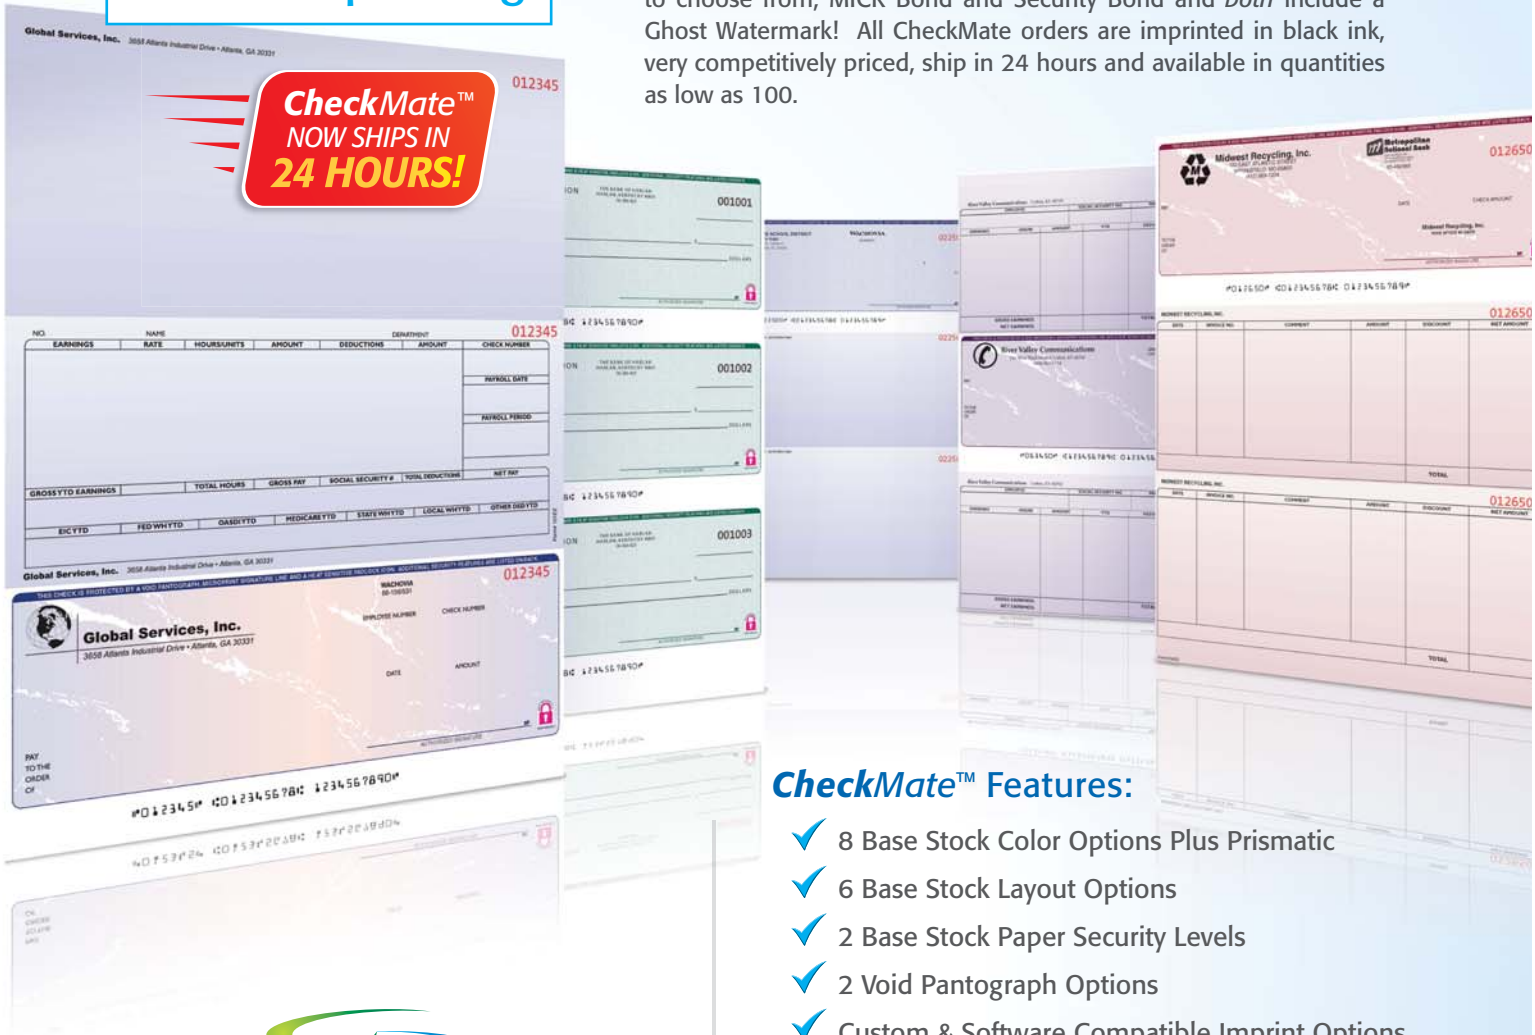

Custom and Software Compatible

Check Imprinting

Graphic Dimensions continues to add a new dimension to business printing with the introduction of **CheckMate™** – Custom and Software Compatible Check Imprinting *made easy!*

CheckMate is the most comprehensive laser check imprinting program in the industry and is now available from all three Graphic Dimensions' locations. We offer the most color options, layout options, imprint options and **CheckMate** includes up to 13 of the latest document security features. **CheckMate** has two paper options to choose from, MICR Bond and Security Bond and *both* include a Ghost Watermark! All CheckMate orders are imprinted in black ink, very competitively priced, ship in 24 hours and available in quantities as low as 100.

CheckMate™
NOW SHIPS IN
24 HOURS!

CheckMate™ Features:

- ✓ 8 Base Stock Color Options Plus Prismatic
- ✓ 6 Base Stock Layout Options
- ✓ 2 Base Stock Paper Security Levels
- ✓ 2 Void Pantograph Options
- ✓ Custom & Software Compatible Imprint Options
- ✓ Contains the Latest Security Features
- ✓ Order Quantities as Low as 100
- ✓ The Most Competitive Pricing in the Industry
- ✓ Compatible Window Envelopes